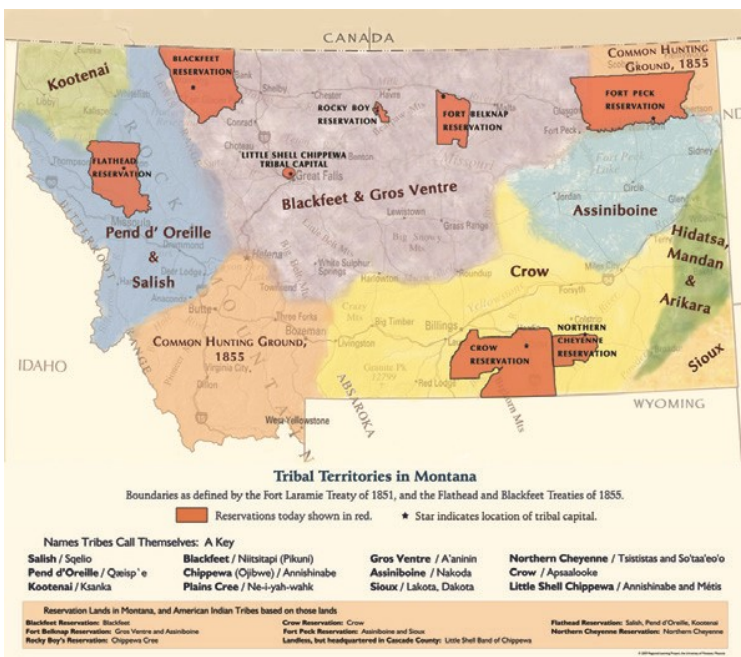

STUDENT PAGE

Opening Lesson: Our Home

MONTANA

About 9,251 km (5,748 miles) away from Japan is the country of the United States of America. The United States is divided into 6 regions and 50 states. Montana, in the Western region, is Kumamoto Prefecture's sister-state. This means that our two states work together to promote the exchange of culture, education and trade between one another. Over the next few class periods, you will explore the landscapes and starscapes of Kumamoto and Montana through science and learn to understand your home and your world.

Montana map of Köppen climate classification

POPULATION: 1.04 million
SIZE: 147,040 square miles or 380,832 square kilometers

Ponderosa

Western Meadowlark

Bitterroot

Map courtesy montanatribes.org

All images courtesy Wikipedia except where noted.