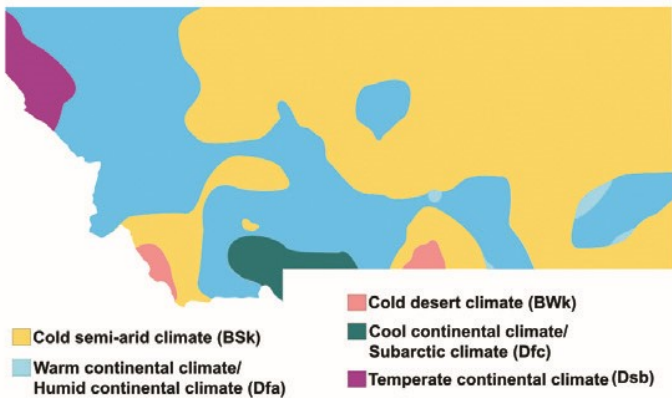

STUDENT PAGE

Opening Lesson: Our Home

MONTANA

About 9,251 km (5,748 miles) away from Japan is the country of the United States of America. The United States is divided into 6 regions and 50 states. Montana, in the Western region, is Kumamoto Prefecture's sister-state. This means that our two states work together to promote the exchange of culture, education and trade between one another. Over the next few class periods, you will explore the landscapes and starscapes of Kumamoto and Montana through science and learn to understand your home and your world.

Montana map of Köppen climate classification

POPULATION: 1.04 million
SIZE: 147,040 square miles or 380,832 square kilometers

Ponderosa

Western Meadowlark

Bitterroot

Map courtesy montanatribes.org

All images courtesy Wikipedia except where noted.